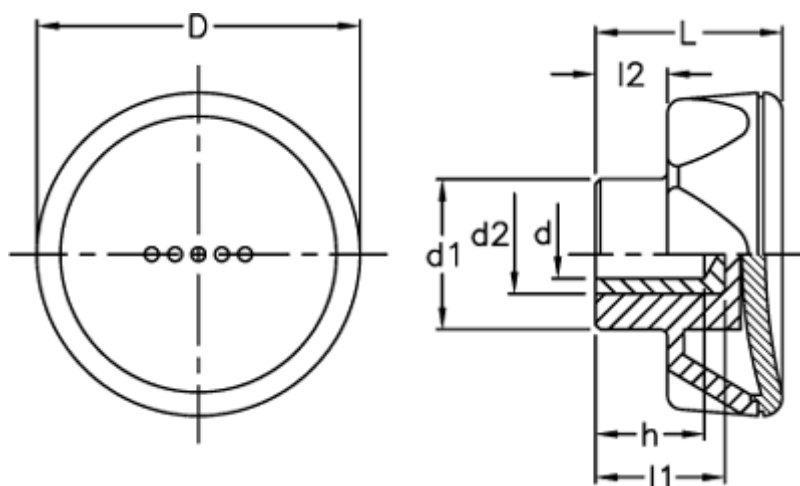

Article number: 23052214063
Description: E+G Lobe knob
ELK.56-A8-C3 grey centre cap

Measures

D	= 56
d1	= 26.5
d2	= 14
d H9	= 8
h	= 14
L	= 29
l1	= 18
l2	= 11